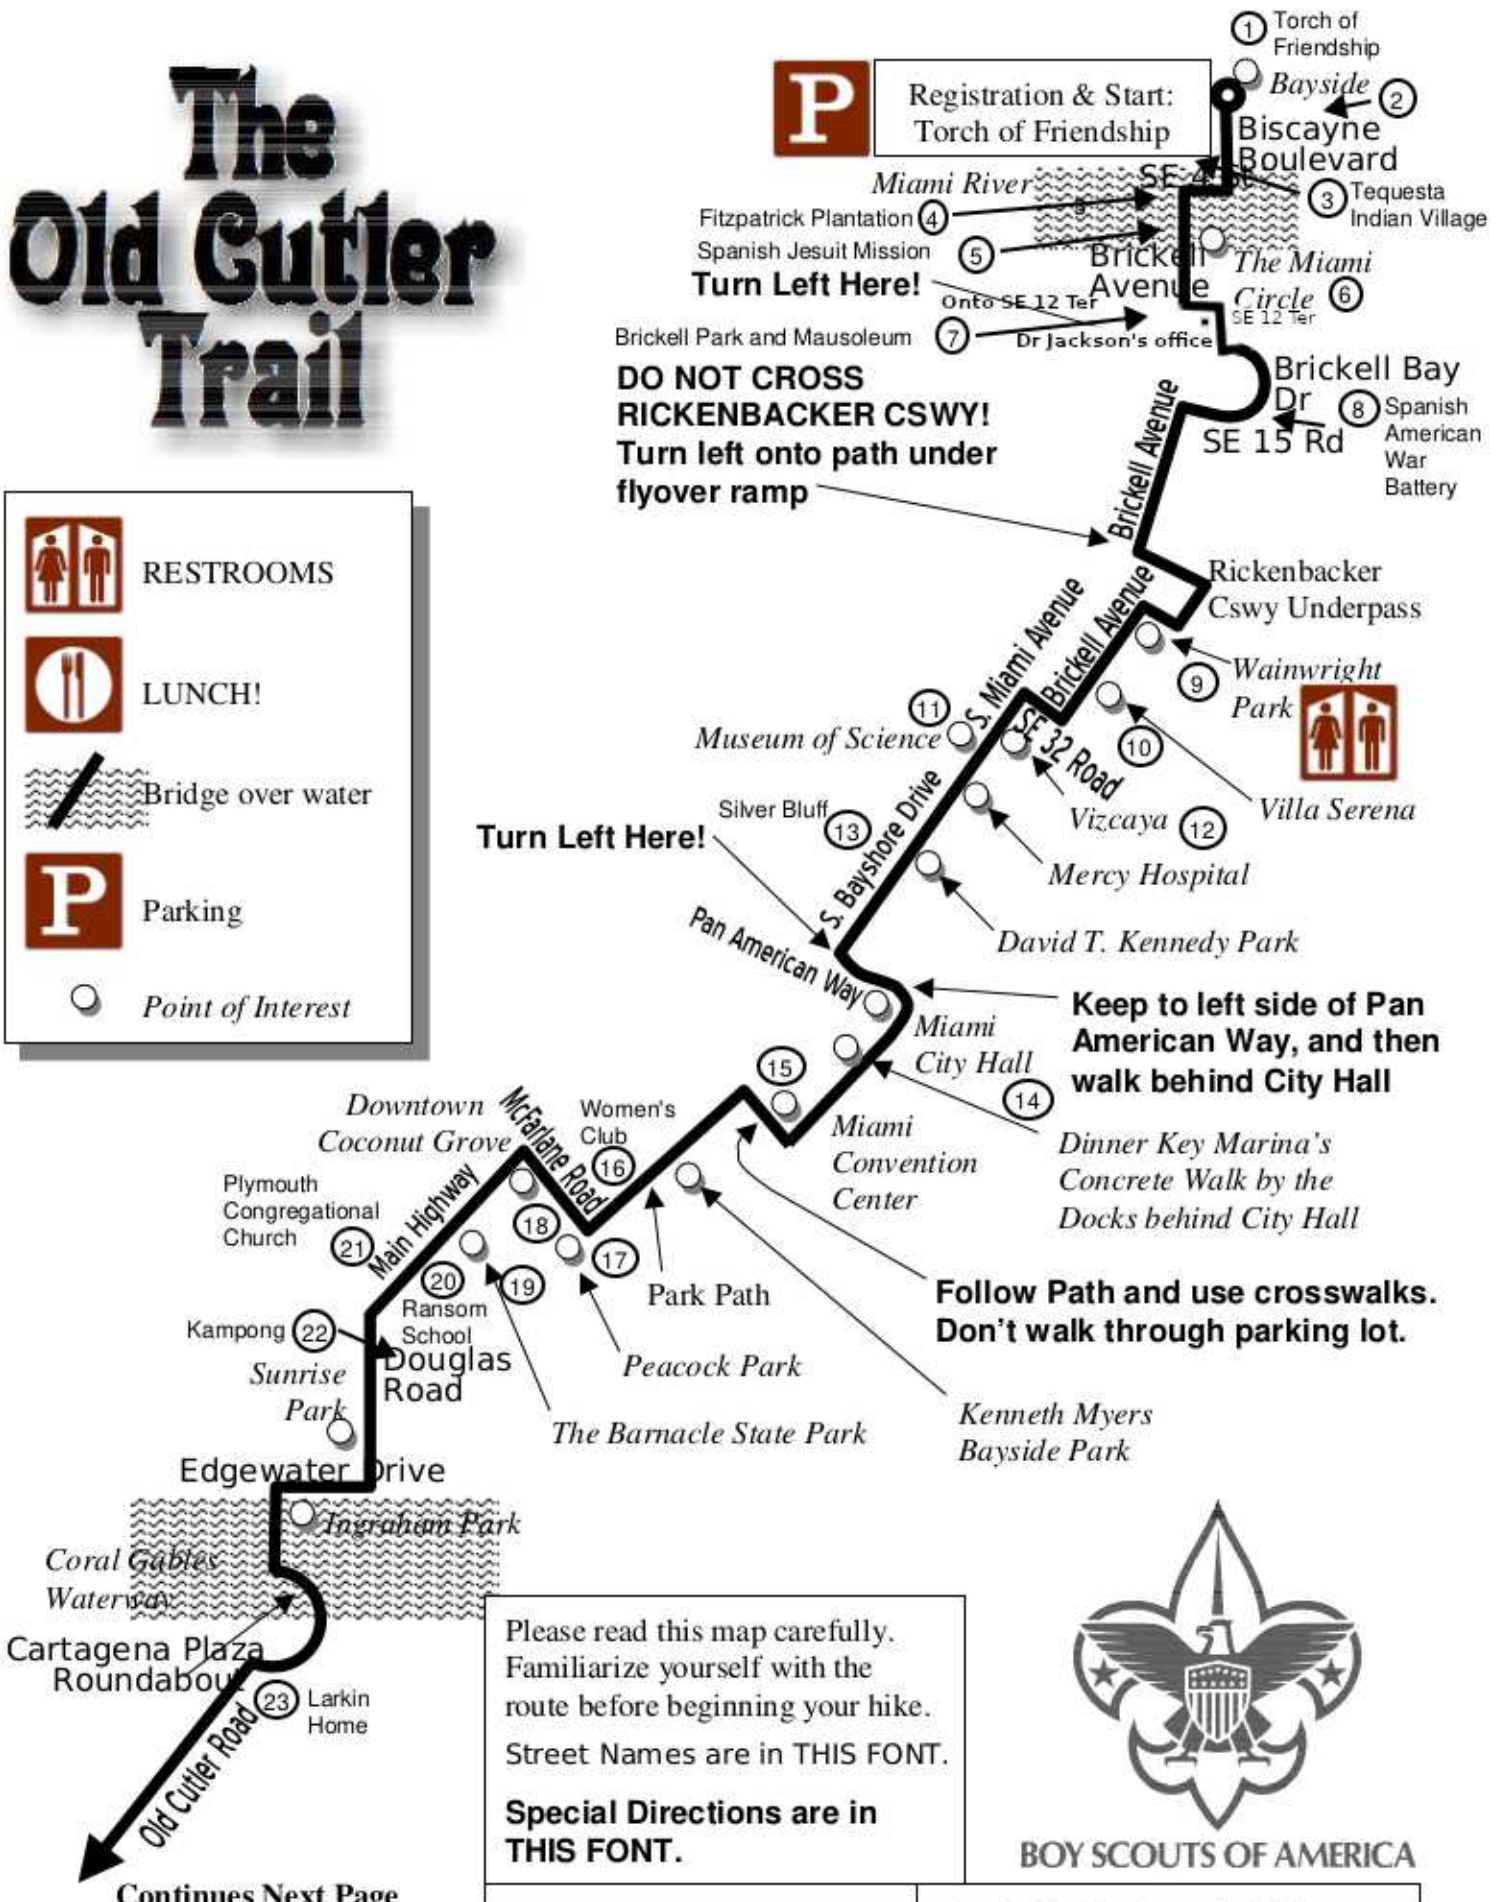

The Old Cutler Trail

-  RESTROOMS
-  LUNCH!
-  Bridge over water
-  Parking
-  Point of Interest

Please read this map carefully. Familiarize yourself with the route before beginning your hike. Street Names are in THIS FONT. **Special Directions are in THIS FONT.**

BOY SCOUTS OF AMERICA

sfcbasa.org

South Florida Council, BSA

The Old Cutler Trail

Continued from Previous Page