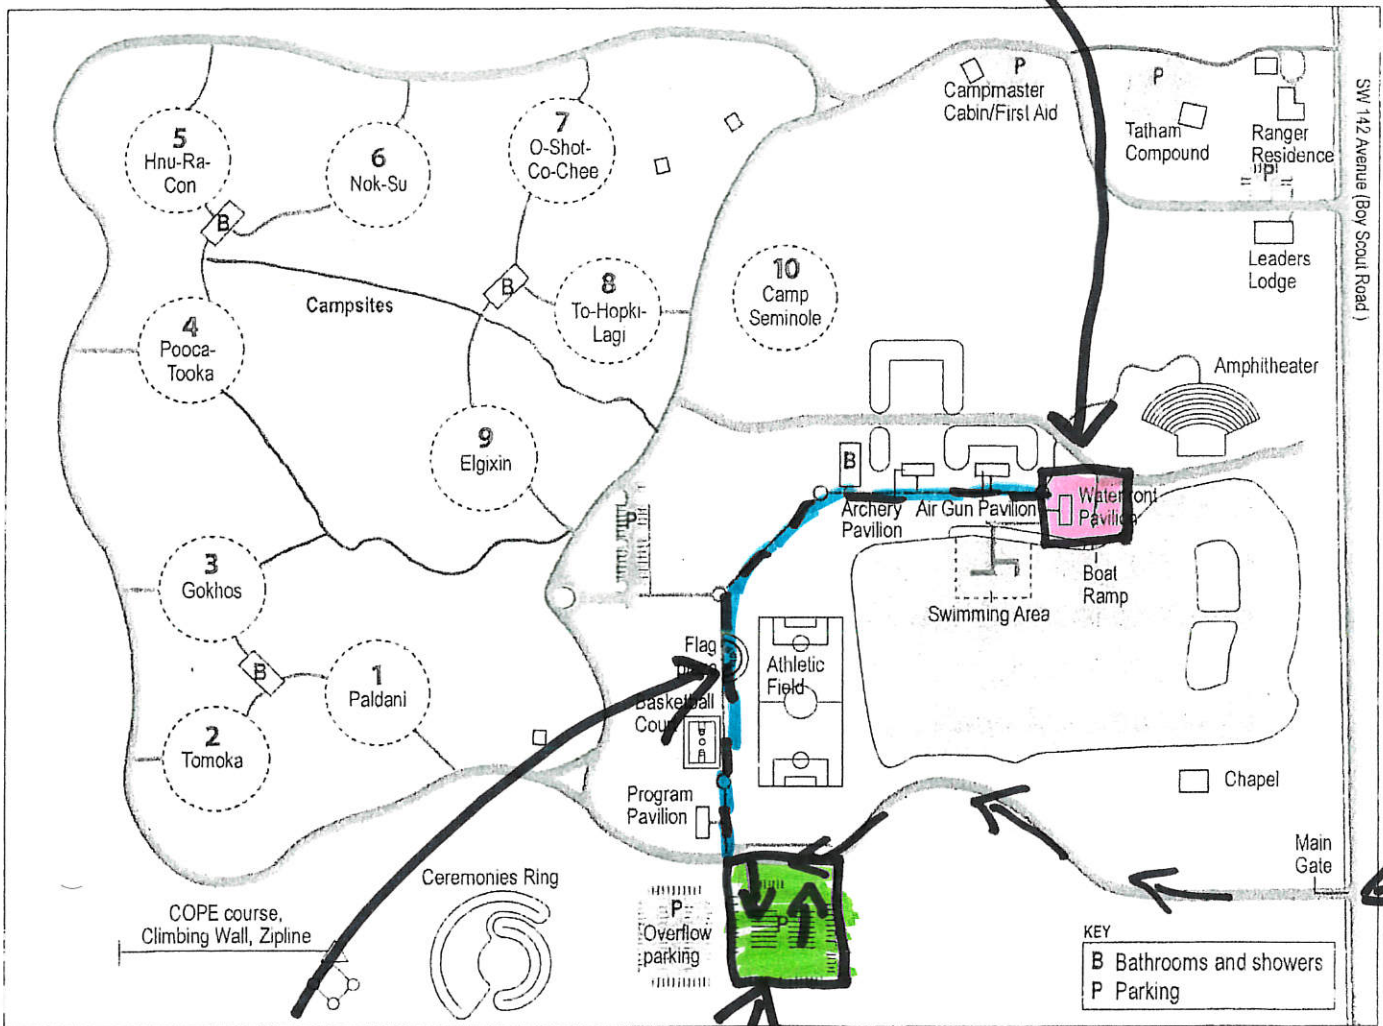

Camp Elmore
 Downrite Engineering Scout Reservation
 3551 SW 142 Avenue (Boy Scout Road)
 Davie, Florida 33330

Contact

Robert Graves
305-772-7572

Phoenix
Fishing

Derby

Camp Elmore

Walking
Path

Parking
Lot

CAMP ENTRANCE