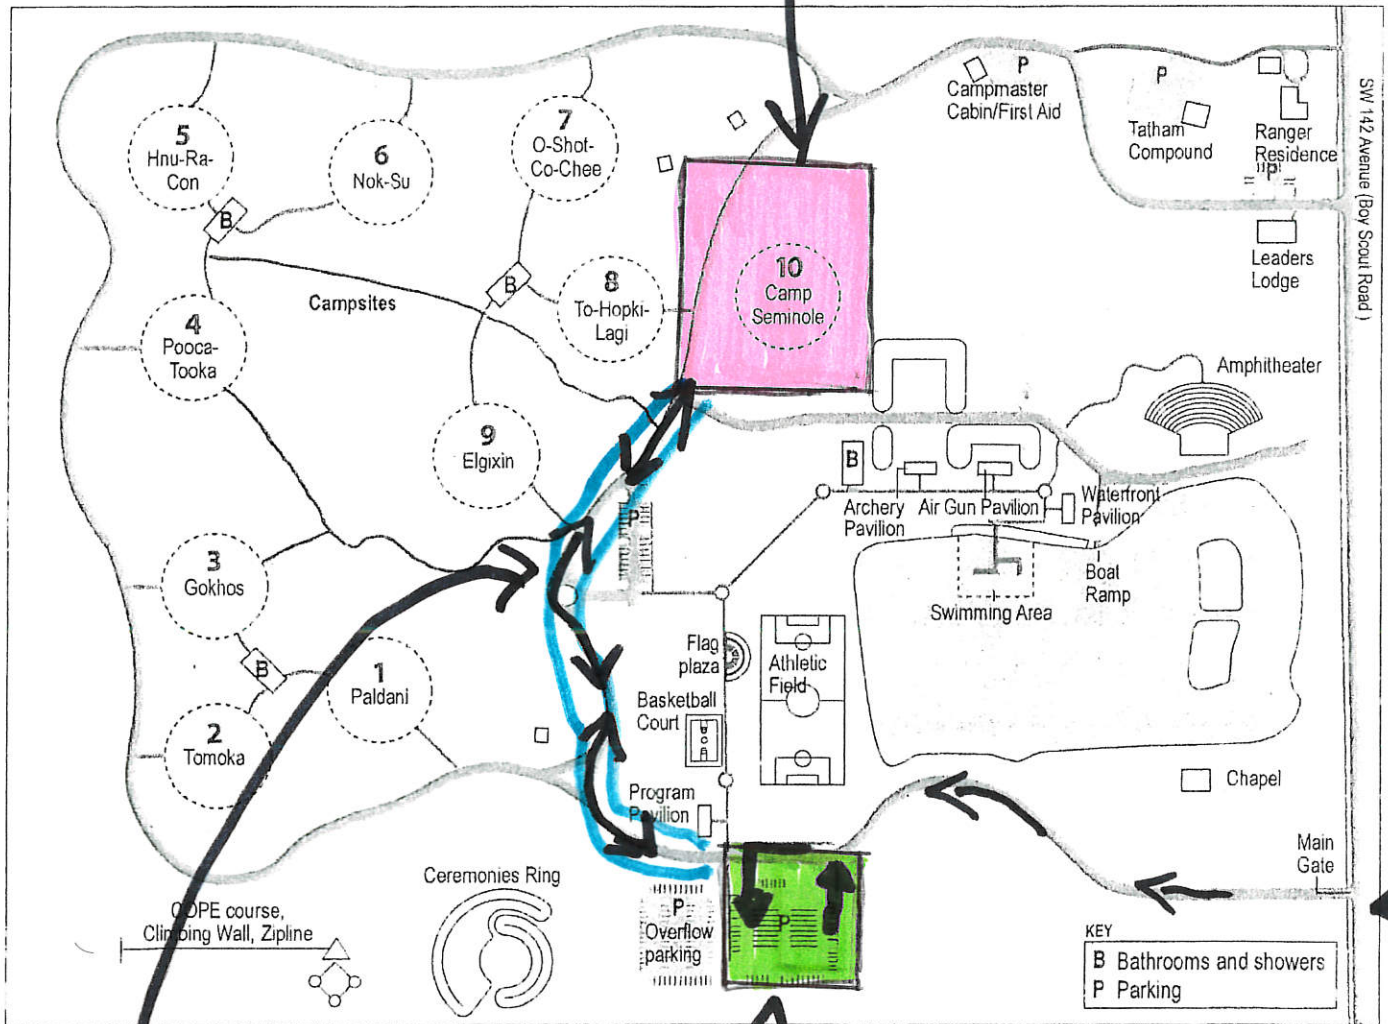

Camp Elmore
Downrite Engineering Scout Reservation
 3551 SW 142 Avenue (Boy Scout Road)
 Davie, Florida 33330

CONTACT

J P Grillo

786-296-7062

Rocket Derby

Camp Elmore

walking path

PARKING

CAMP ENTRANCE