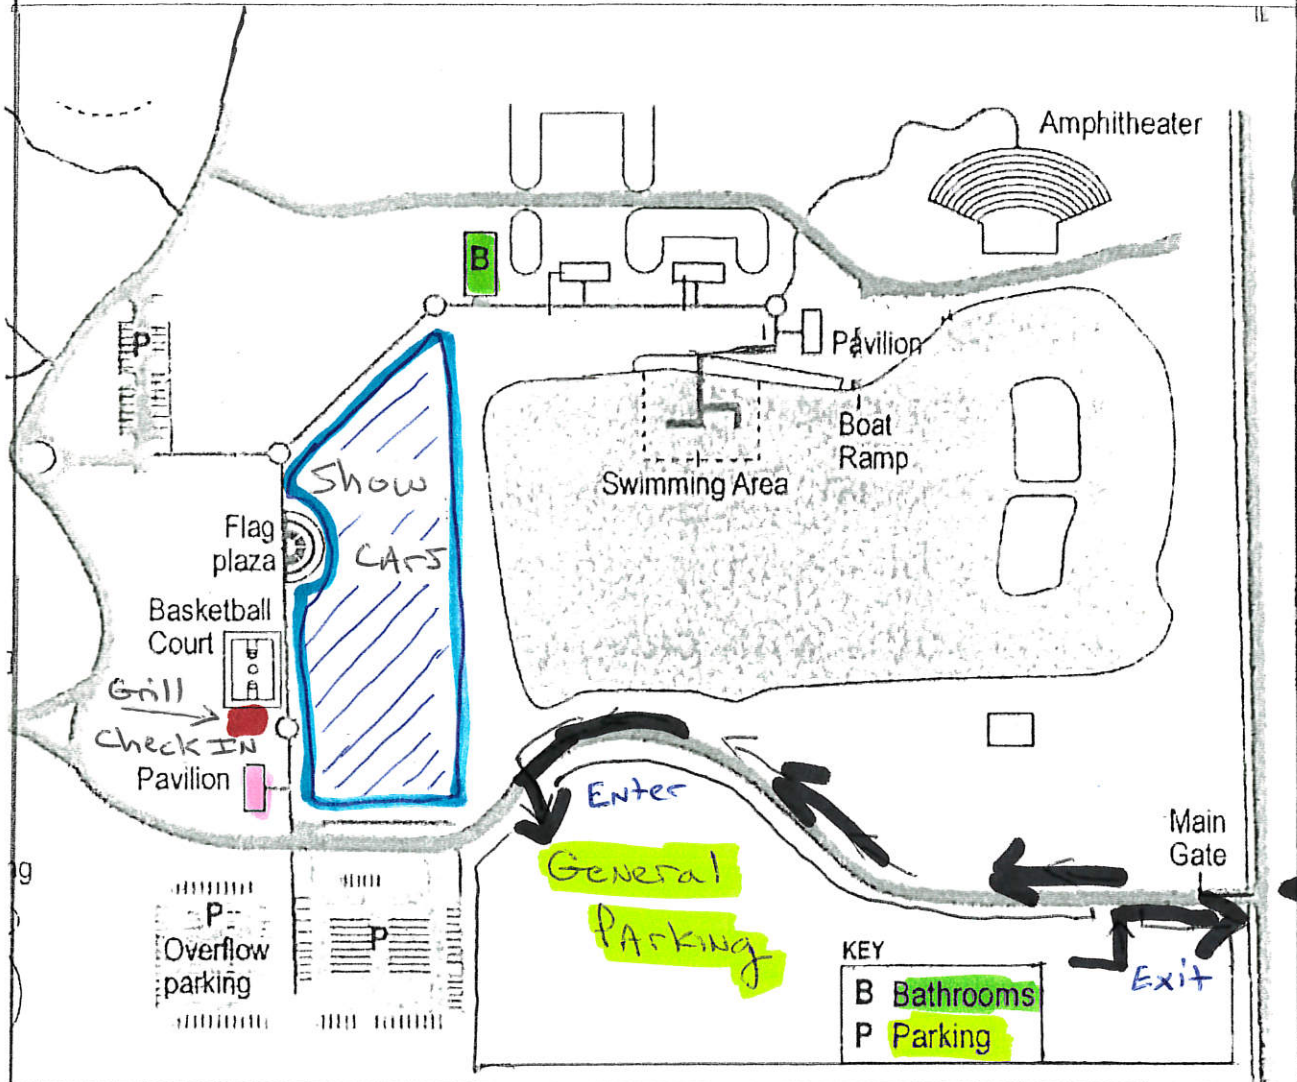

Camp Elmore
 Downrite Engineering Scout Reservation
 3551 SW 142 Avenue (Boy Scout Road)
 Davie, Florida 33330

Camp Elmore

KEY	
B	Bathrooms
P	Parking

C Check IN
 G Grill

Show
 Enter
 Here